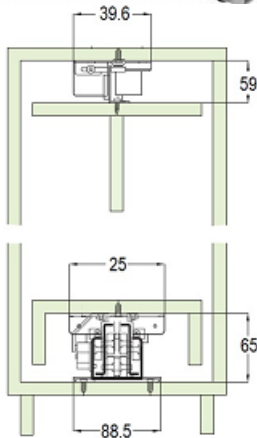

FR775/ FR777.ECD

top/bottom action sliding absorption system

Softclose~

Min. Width: 88.5mm
 Length: 400mm-750mm
 Full extension progressive
 pull-out slides

Capacity 75kg (175lbs)

Fulterer Package: 1 set